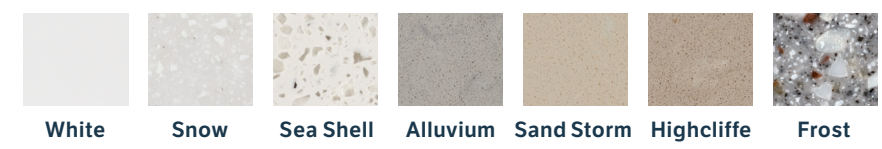

Pairs well with Cumberland and Serio Series faucets and soap dispensers.

Z5006.01

Z5006.02

Z5006.03

Sundara Drift in White
with Nachi Series® Faucet
and Soap Dispenser

Sundara Drift

Refining the approach to handwashing, Sundara Drift introduces an organic, minimalist design with a sweeping basin, low-profile slot drain and seamless transition to an integrated backsplash.