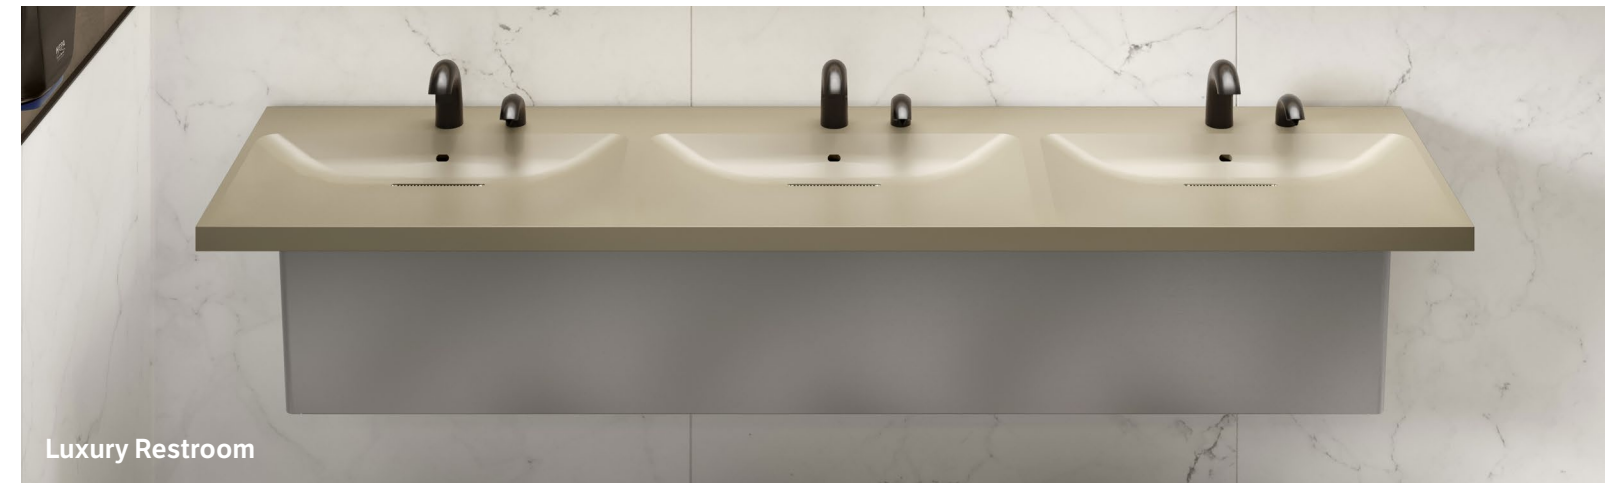

Sundara Reef in Seashell with Serio Series[®] Faucet and Soap Dispenser

Shown with VEREdri Hand Dryer from World Dryer by Zurn Elkay

REIMAGINE THE RESTROOM

We make sure that products that go together, work together. We've spent thousands of hours designing, engineering and testing our products to deliver optimal results. Sundara's low-profile basins and suggested paired faucets offer splash-free performance, helping to keep the restroom clean, more hygienic and looking great.

Bring your vision to life with basin and faucet combinations that fit your specific space in an environment that is often overlooked. Its modern lines, minimalist drains, fashionable faucets, sophisticated soap dispensers and refined ergonomic features deliver attractive—yet functional—design statements.