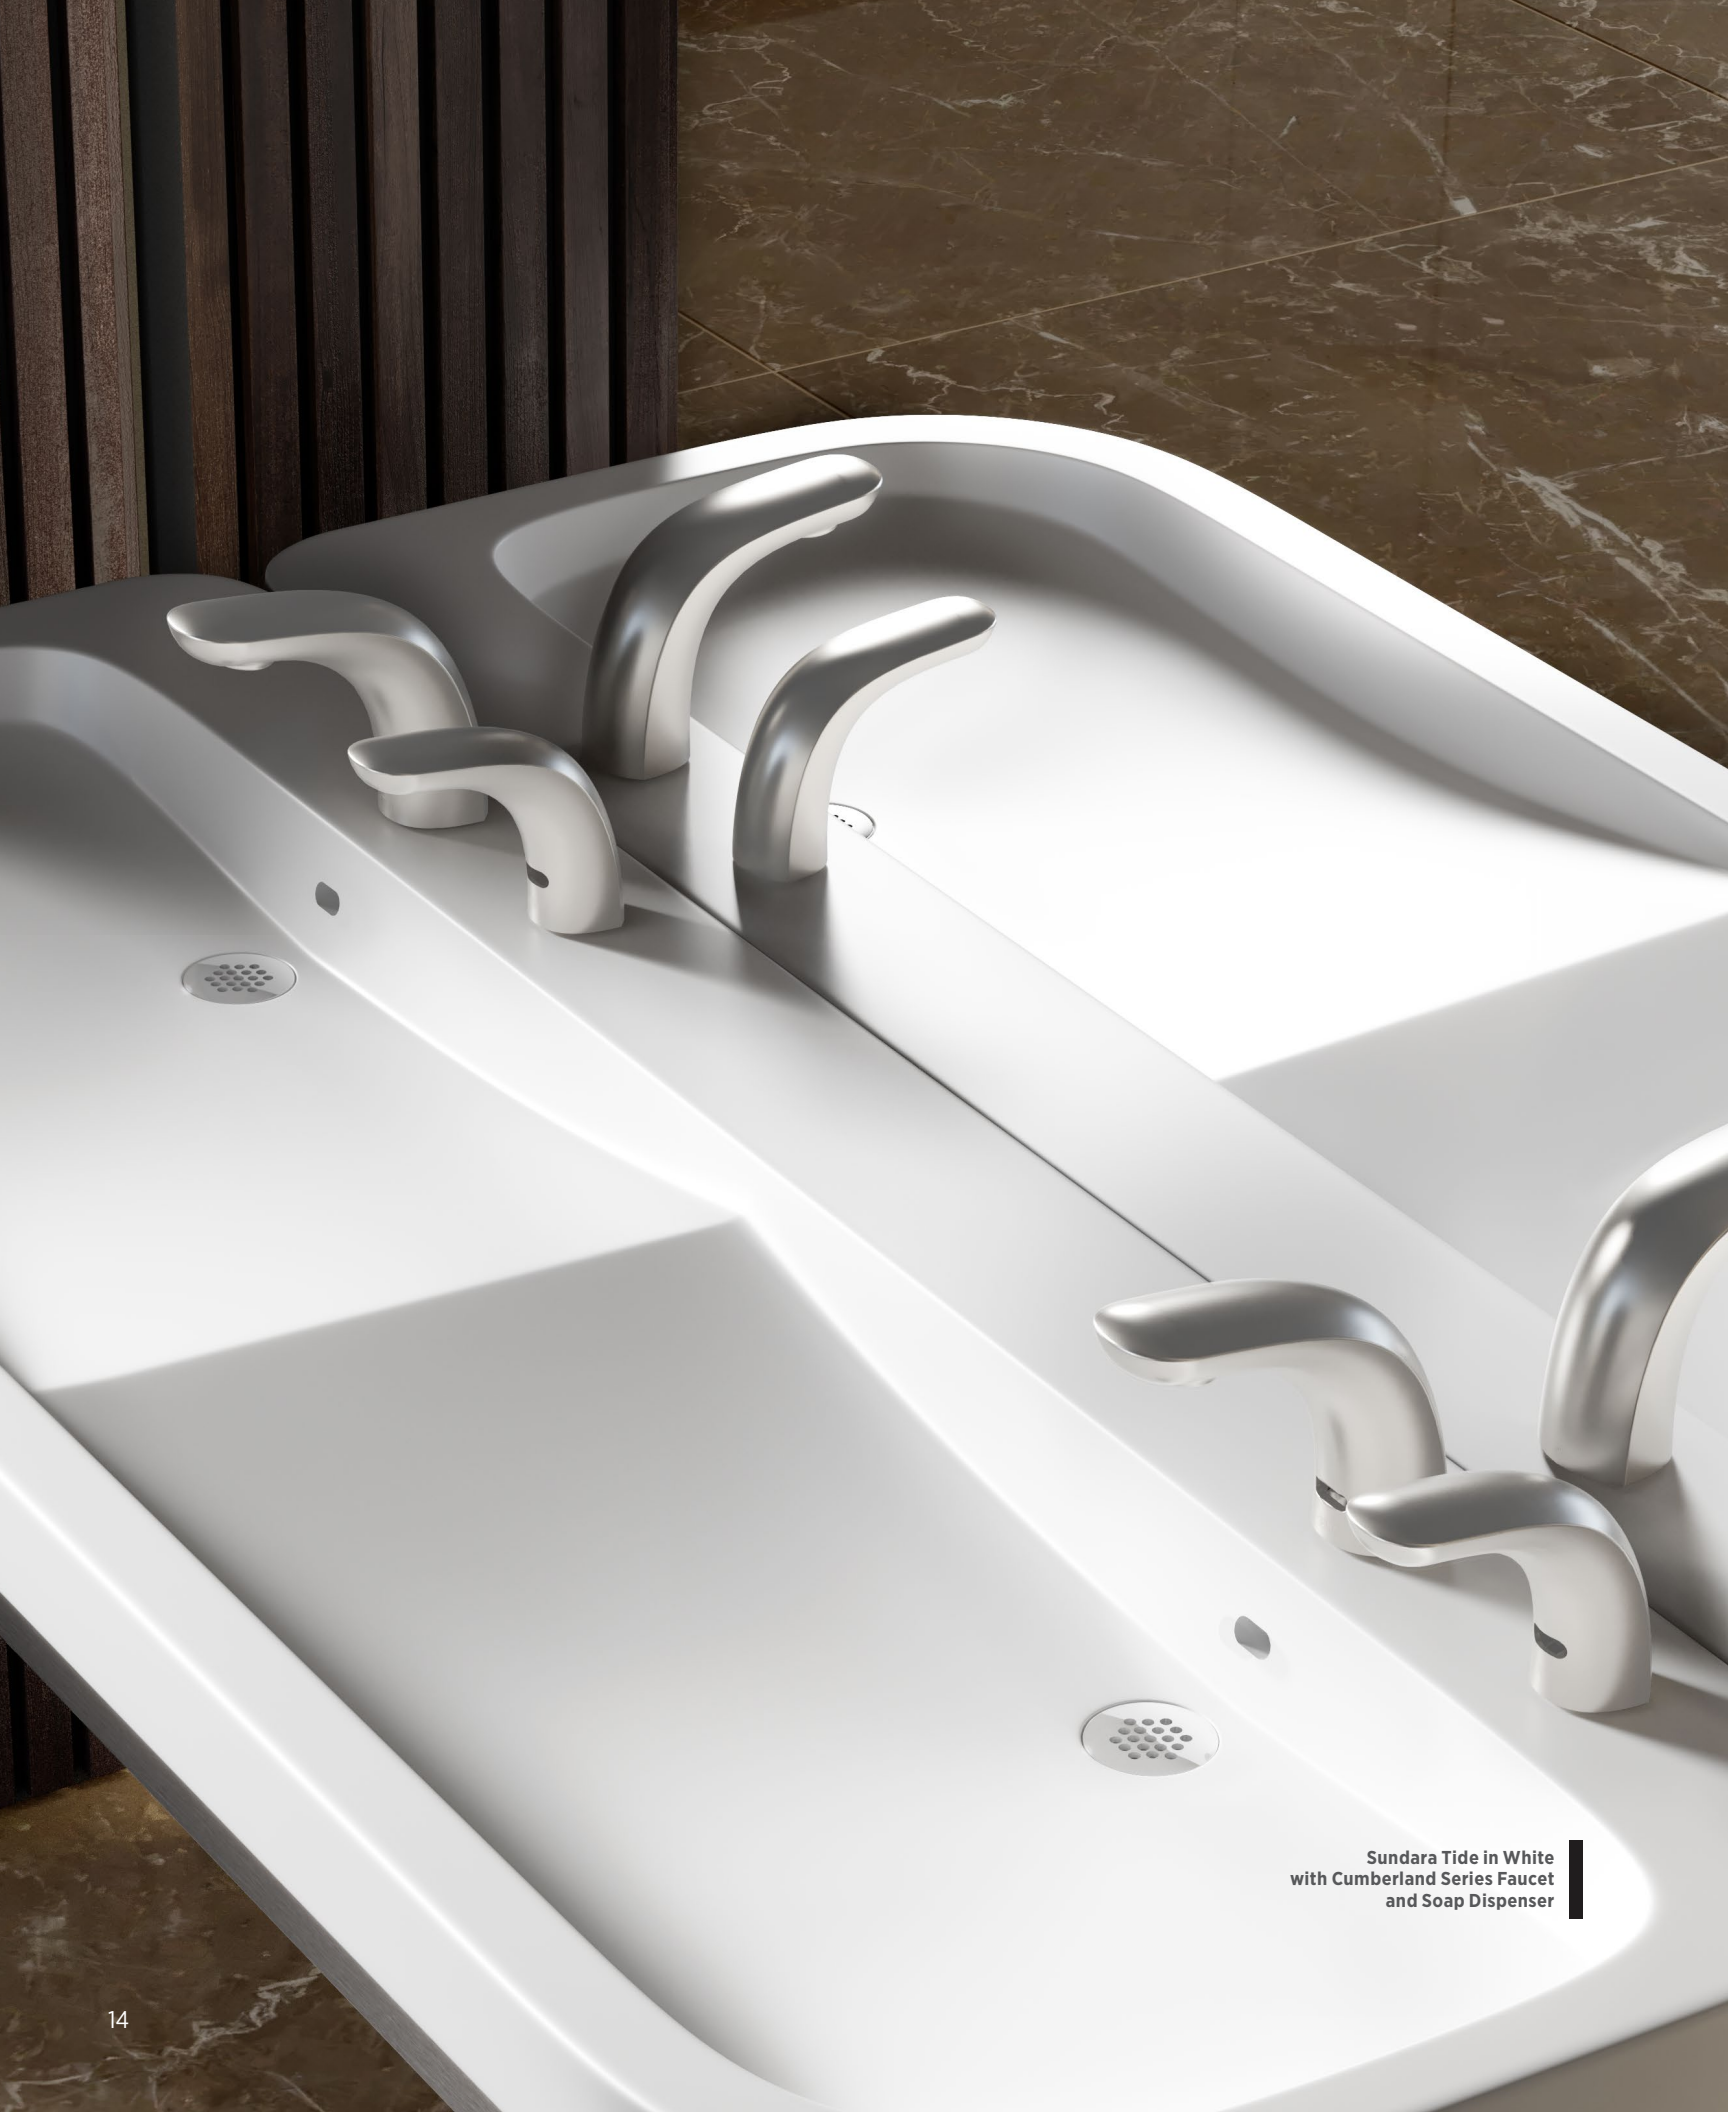

Know Function...

The angled sloping basin provides a modern, user friendly appeal for a positive user experience.

And Space

Our multi-basin units combine seamless designs with individual basin configurations. This gives users the space they want while maintaining a timeless, clean aesthetic.

Unobstructed...

The spacious single configuration and wall-mount design present guests with the gift of more elbow room.

Uncluttered

The multi-basin configuration gives users their personal space, and the deep sweeping lines whisk water into the bowl instead of on the counter.

Pairs well with Camaya and Serio Series faucets and soap dispensers.

Z5005.01

Z5005.02

Z5005.03

Sundara Tide in White
with Cumberland Series Faucet
and Soap Dispenser

Sundara Tide

Sundara Tide presents a modern design with a wide basin and smoothly rounded corners. The soft geometry with this collection is an excellent choice for educational environments.

Minimal...
Tide's expansive basins evoke images of flowing water, while integral overflow and the paired performance of the sink and faucet keep the water contained within the bowl.

Yet Intentional
The multi-basin design takes on a fluid feel while providing guests with generous space in a busy restroom.