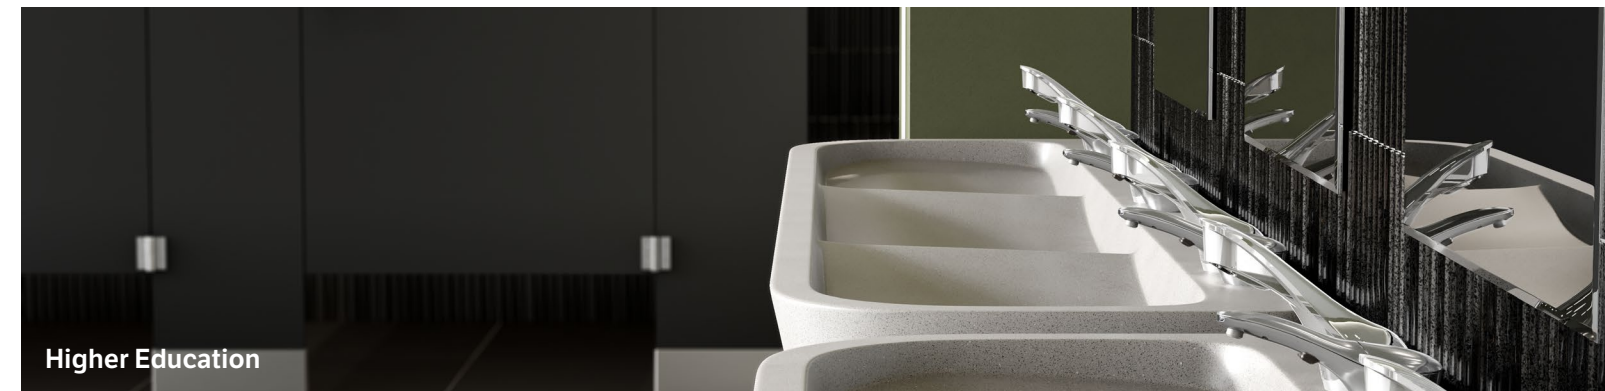

PROVEN VERSATILITY

Sundara's wall mount installation and vandal-resistant, stainless-steel shrouds can adapt to almost any application, from new construction or retrofit. The simple install process saves time and costs, while ensuring consistent performance.

Sundara systems are different because they bring a harmonized, clean look to the commercial restroom. These unique lavatory platforms will open architects' minds to new design possibilities."

DAVID ROTMAN, ROTMAN ARCHITECTURE

Sundara Reef in Seashell with Serio Series[®] Faucet and Soap Dispenser

Shown with VEREdri Hand Dryer from World Dryer by Zurn Elkay

REIMAGINE THE RESTROOM

We make sure that products that go together, work together. We've spent thousands of hours designing, engineering and testing our products to deliver optimal results. Sundara's low-profile basins and suggested paired faucets offer splash-free performance, helping to keep the restroom clean, more hygienic and looking great.

Bring your vision to life with basin and faucet combinations that fit your specific space in an environment that is often overlooked. Its modern lines, minimalist drains, fashionable faucets, sophisticated soap dispensers and refined ergonomic features deliver attractive—yet functional—design statements.