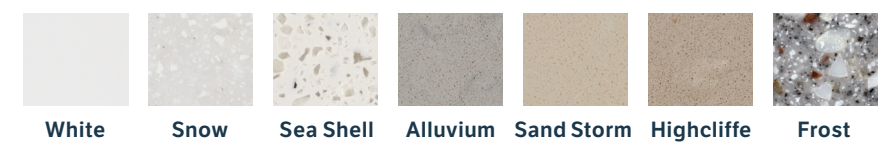

Sundara Reef

Sundara Reef offers a timeless design for commercial restrooms with a wide opening, gently sweeping basin, low-profile slot drain and a broad rear deck for placing personal items.

Style...
Reef's large basin provides sleek styling for handwashing, providing users with a more hygienic and elegant restroom experience.

And Space
Our multi-basin units combine seamless designs with individual basin configurations. This gives users the space they want while maintaining a timeless, clean aesthetic.

Pairs well with Camaya, Fulmer and Serio Series faucets and soap dispensers.